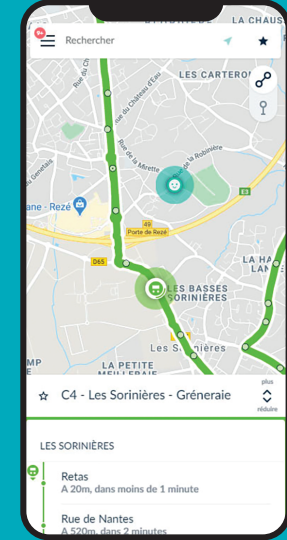

Où est mon bus ? Where is my bus?

Avec Zenbus, Transdev facilite votre mobilité et vous permet de voir à tout moment la localisation de votre bus, sur votre ordinateur ou votre smartphone.

With Zenbus, Transdev makes your mobility easier and allows you to see the location of your bus, on your computer or smartphone.

Téléchargez l'application / Download the app

Document non contractuel sous réserve de modifications.